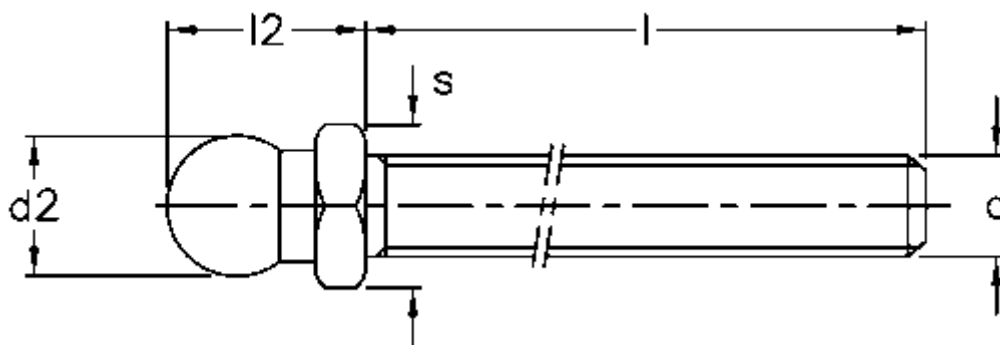

Article number: 2310302741

Description: E+G Threaded stem, Zinc-plated steel
SM-24-M20x138

Measures

$d = M20$

$d_2 = 23.9$

$l = 138$

$l_2 = 37$

$s = 24$